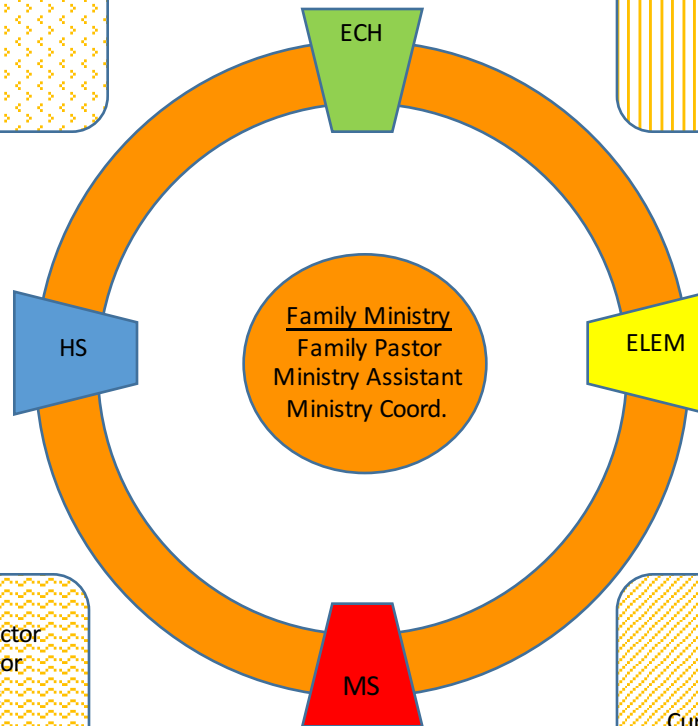

**Partnering with Parents**  
 Student Communication Coord.  
 ELEM Sat Director  
 ECH Director

**SG Teams**  
 ECH Director  
 ELEM Sun Director  
 Student SG Director  
 Student Intern  
 Ministry Assistant

Student Pastor  
 SG/Compassion Director  
 Student Programming Director  
 Student Communication Coord  
 Student Tech Assistant  
 Student Admin Assistant  
 Student Interns

ECH Sat Coordinator  
 ECH Director  
 ELEM Sat Director  
 ELEM Sun Director  
 Kids Programming Director  
 Curriculum Prep Coordinator  
 Kids Interns